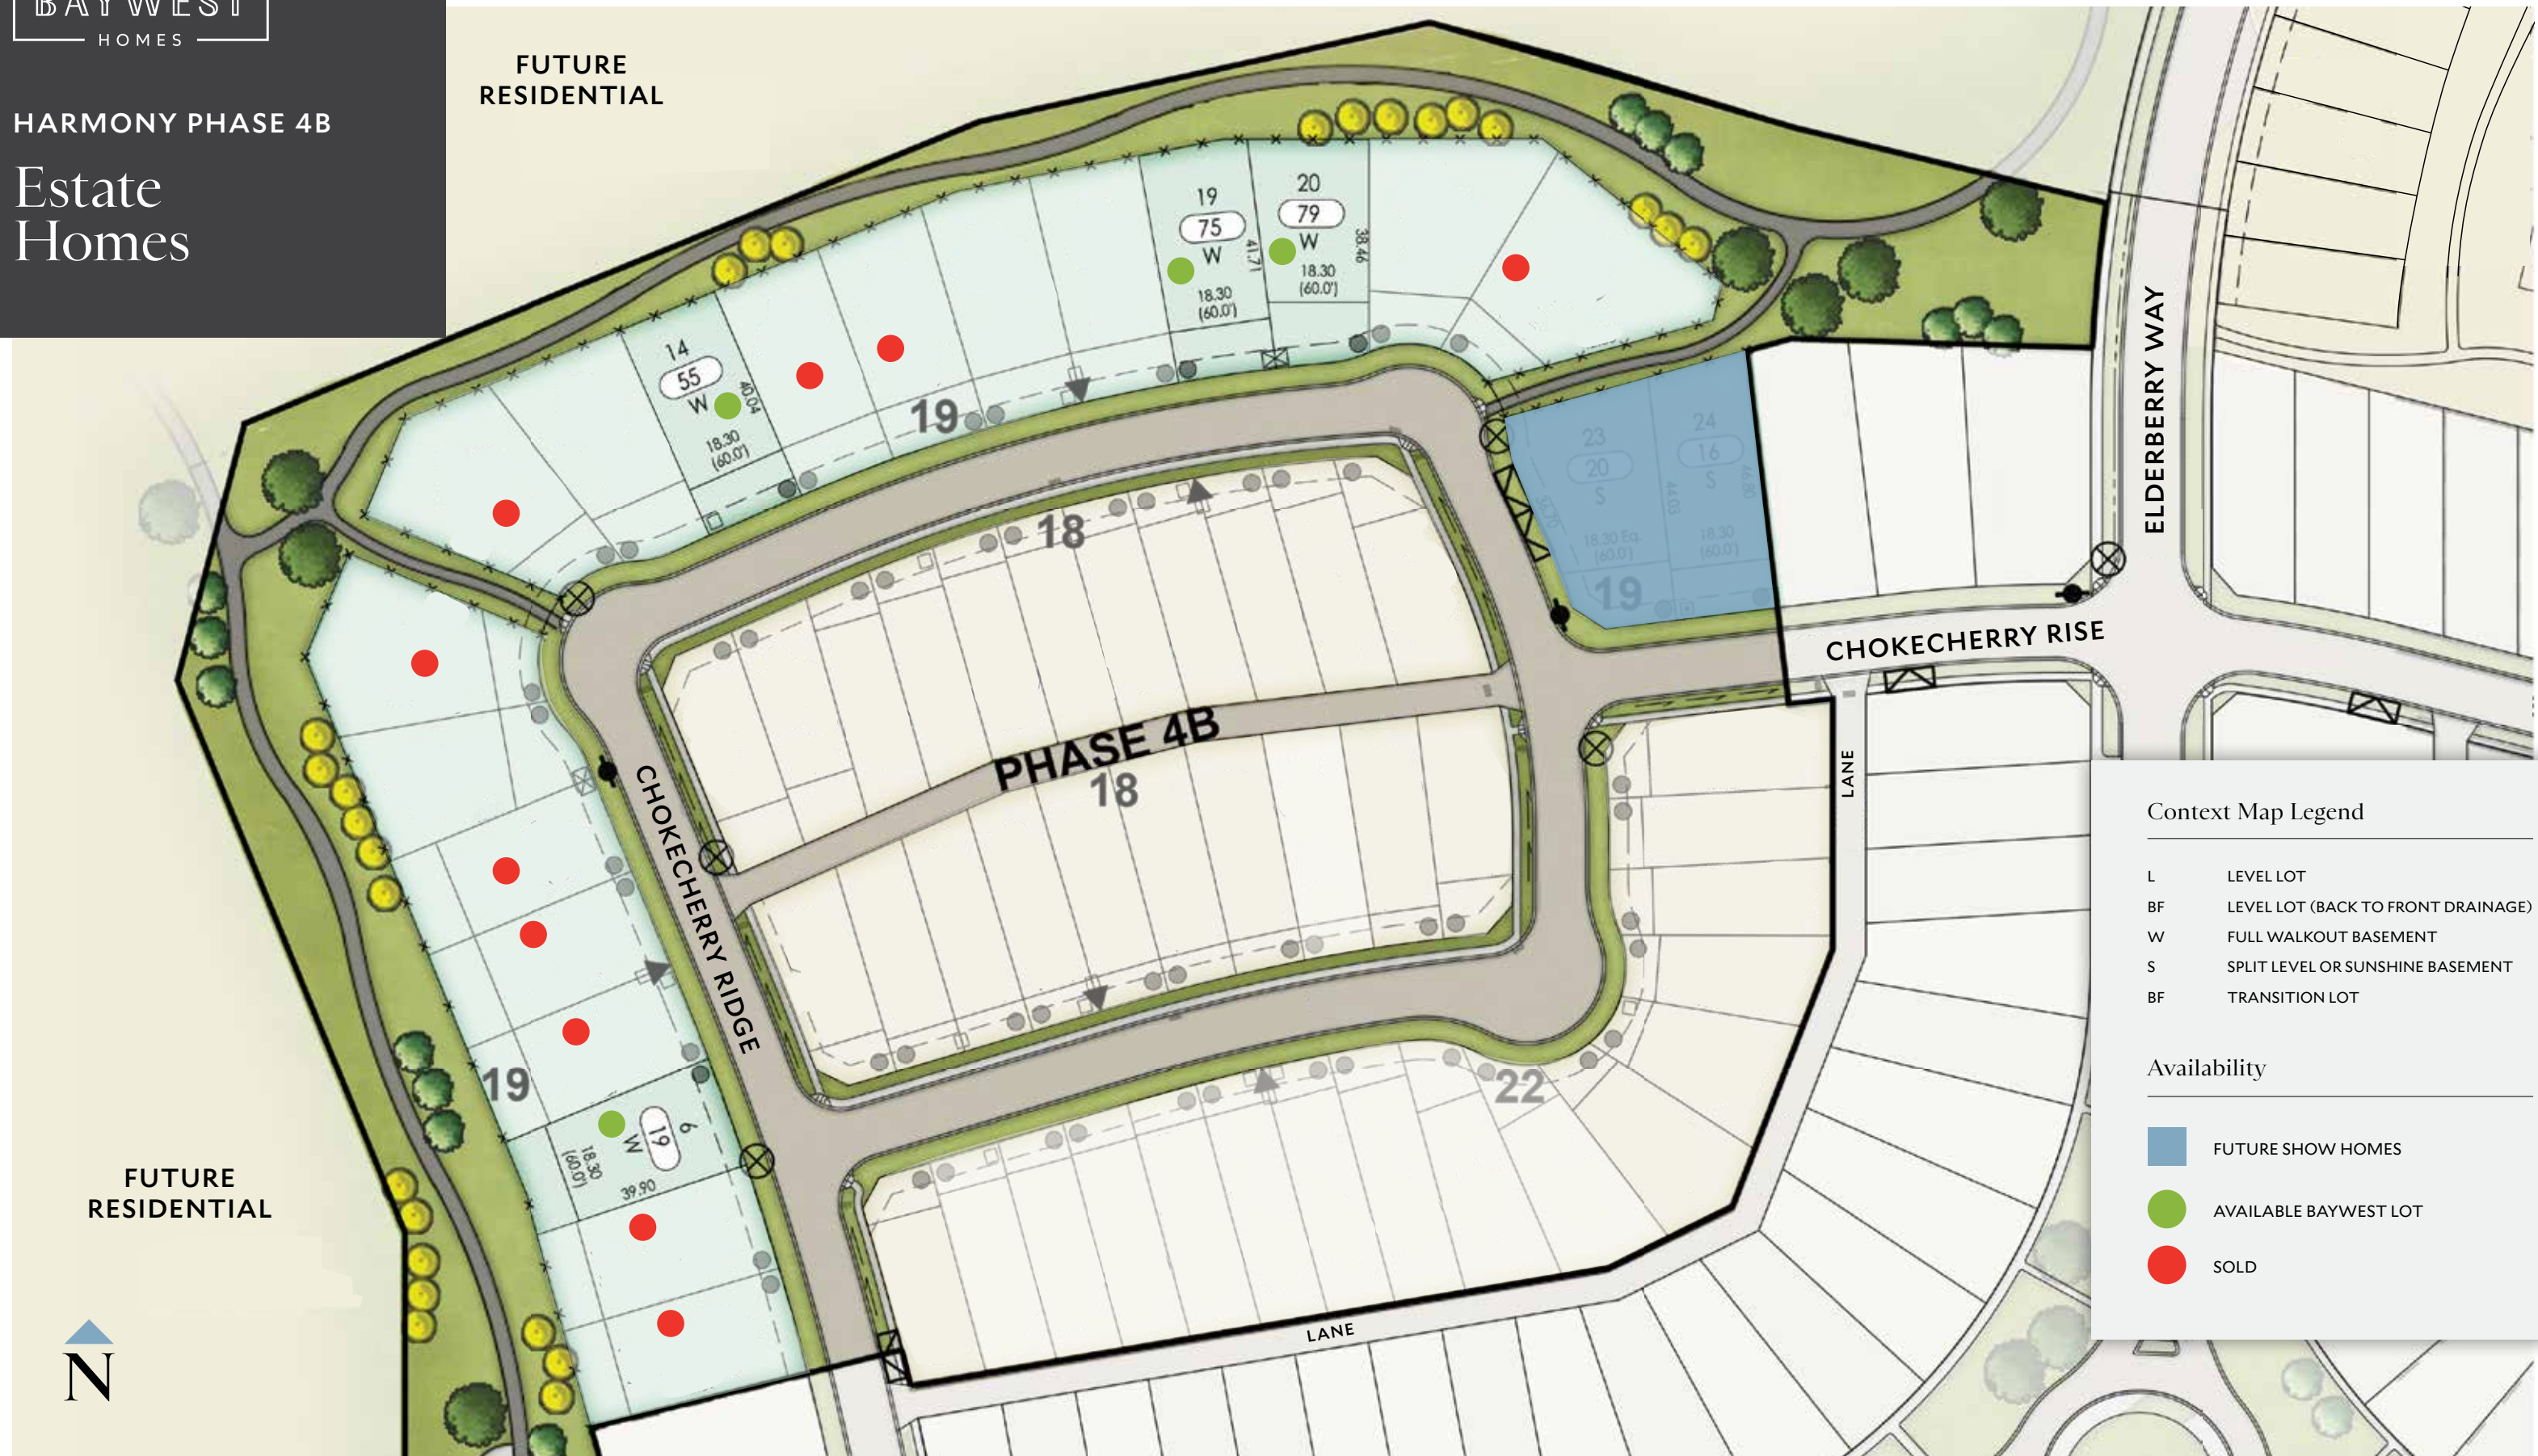

FUTURE
RESIDENTIAL

FUTURE
RESIDENTIAL

Context Map Legend

- L LEVEL LOT
- BF LEVEL LOT (BACK TO FRONT DRAINAGE)
- W FULL WALKOUT BASEMENT
- S SPLIT LEVEL OR SUNSHINE BASEMENT
- BF TRANSITION LOT

Availability

-  FUTURE SHOW HOMES
-  AVAILABLE BAYWEST LOT
-  SOLD