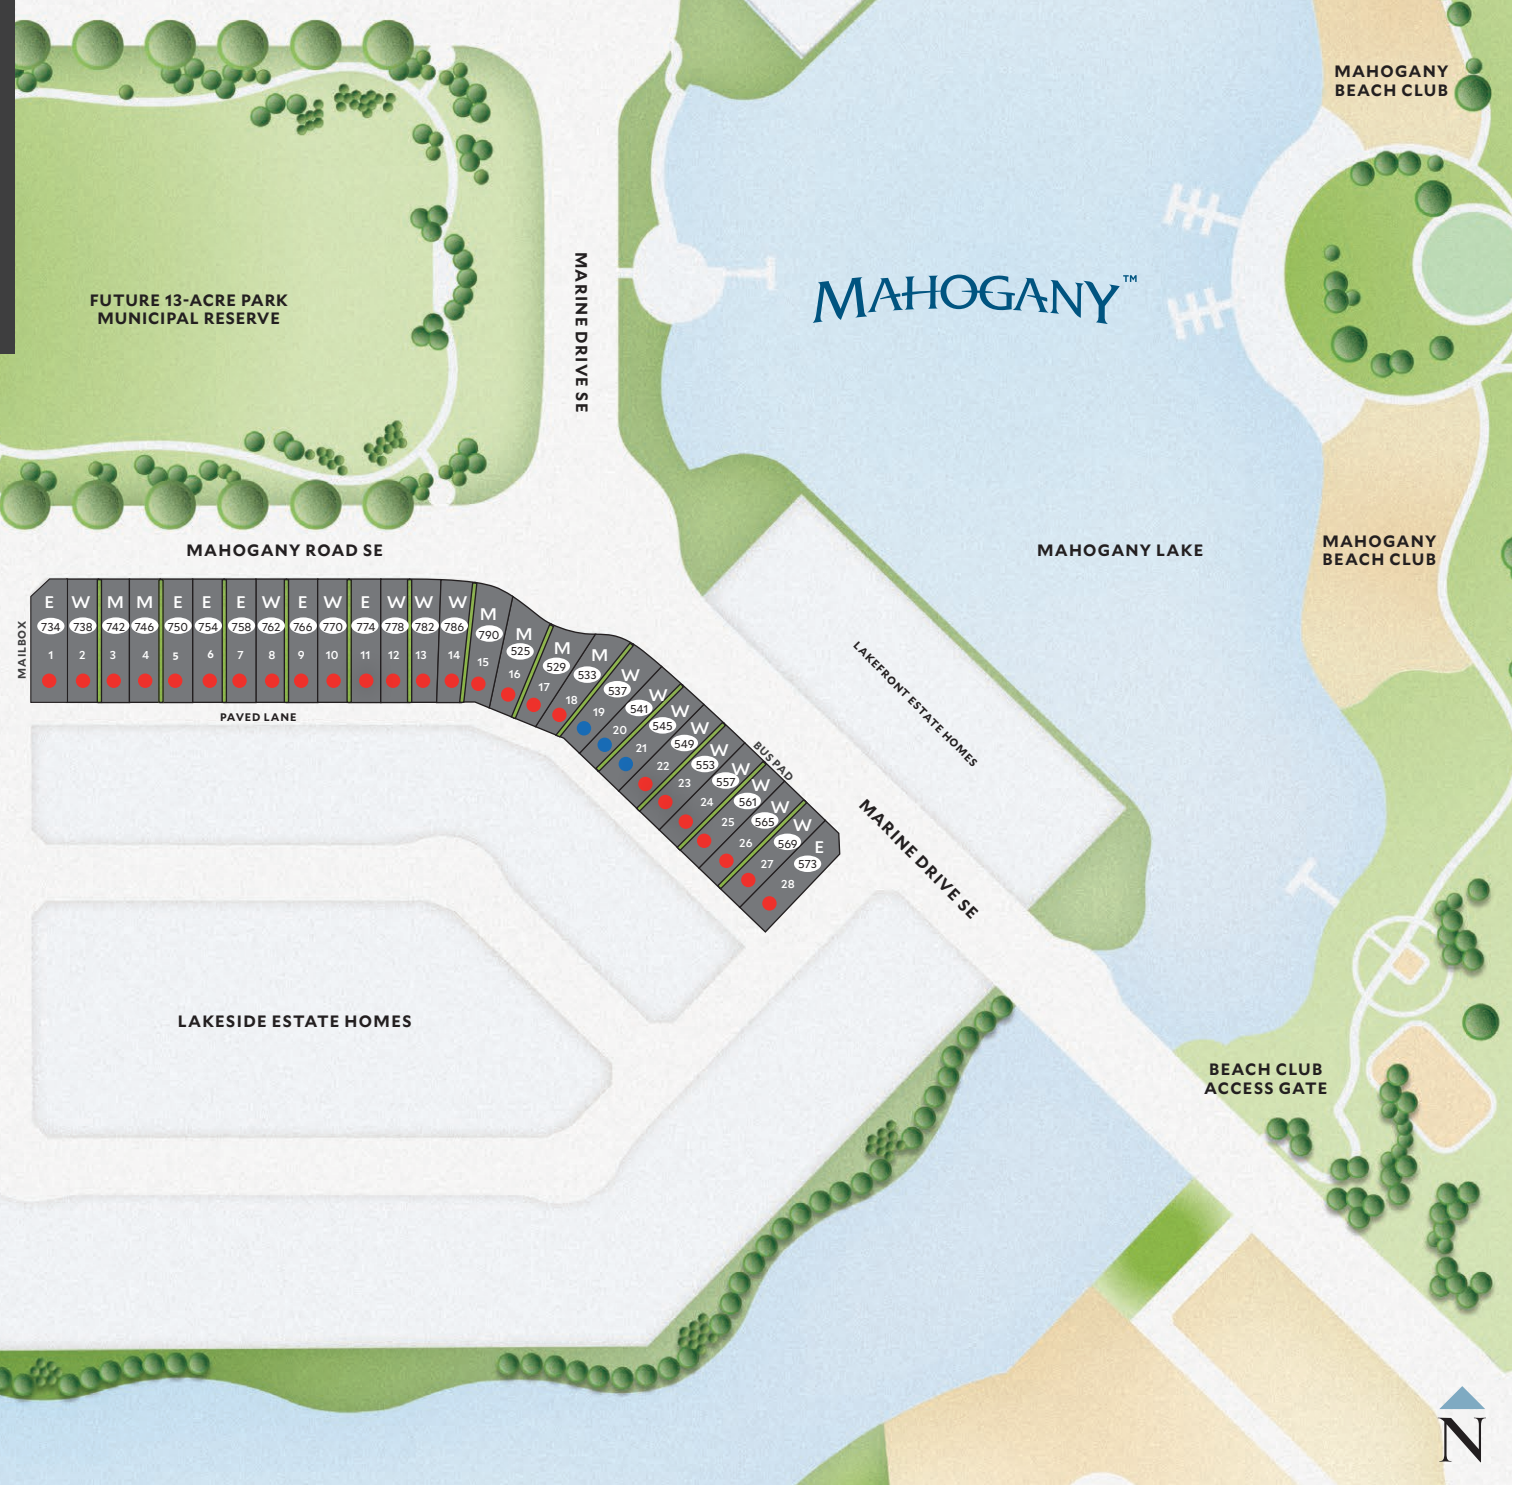

MAHOGANY PHASE 38
Paired Bungalow Villa

Context Map Legend

E	ELM	1,133 SQ FT
W	WALNUT	1,009 SQ FT
M	MAPLE	1,002 SQ FT

Availability

- AVAILABLE
- SOLD
- QUICK POSSESSION